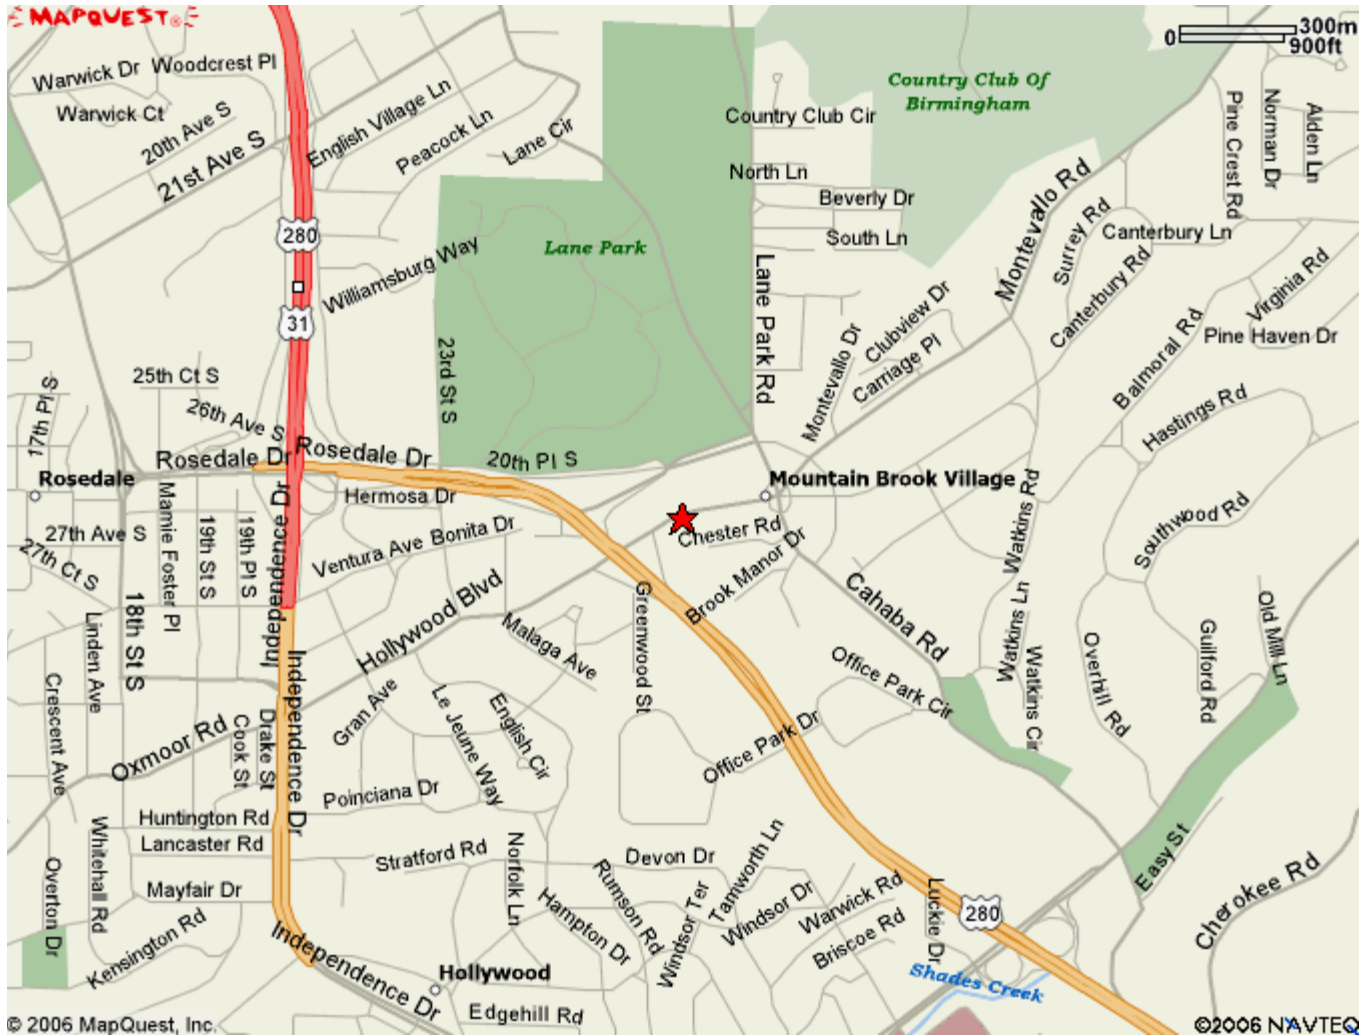

Please pre-register with your cluster leader by March 3, 2012

Shades Valley Presbyterian Church
2305 Montevallo Road
Birmingham, Alabama 35223
(205) 871-7309

In Birmingham: Traveling on Hwy. 280 West towards downtown, we are located off the Hollywood Blvd. exit, between the ramp and Brombergs in Mtn. Brook Village. Directly beside Express Oil. *Note: The road and city limit changes names beginning with our property line.

From Tuscaloosa I-59 East and I-65 South towards Birmingham: Merge onto I-59 East towards Atlanta. From I-59 E, near the Downtown Birmingham Civic Center, take the Carraway Blvd. ramp and stay to the left towards US Hwy. 31. From Hwy. 31, turn left at the 3rd red light onto Hollywood Blvd. Go through 2 stop signs. Church will be on the right just over the bridge, next to Express Oil.

From Anniston/Leeds area off I-20: Take I-20 West towards Birmingham. Take the I-459 exit towards Tuscaloosa. Take the Hwy. 280 exit and go west, bear to the right on ramp. Stay on Hwy. 280 until you see the Hollywood Blvd. exit (approximately 4-5 miles). At the top of ramp, turn right. We are directly beside Express Oil at the top of ramp.